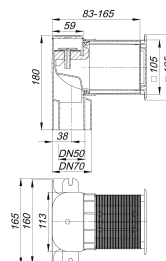

## air-admittance valve DallVent WE, white, DN 50/DN 70

Part number: 850140  
GTIN: 4001636850140  
Rebate group: 4

### Description:

air-admittance valve DallVent WE, white, DN 50/DN 70  
conforming to EN 12380  
for internal venting of soil and waste systems

specification:

- for concealed installation in brick wall and dry lining
- spacer, cut to suit on site
- flush mounted cover plate 125 x 125 mm with integrated air inlet
- valve insert removable for inspection
- direct connection to plastic coupling DN 50 und DN 70

material:

ABS/polypropylen  
air flow capacity 13.0 l/s  
classification All (table 1, EN 12380)  
with white ABS cover plate