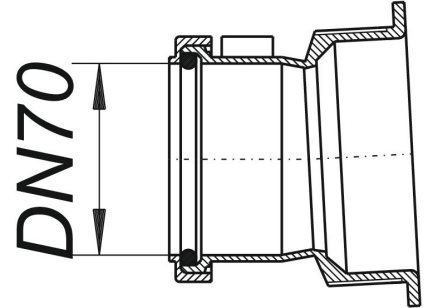

## side inlet connectors, DN 70

Part number: 724748  
GTIN: 4001636724748  
Rebate group: 3

### Description:

side inlet connectors, DN 70  
used with utility drain types 71/1 or 71/3 and Ballstau 110/1 or 110/3