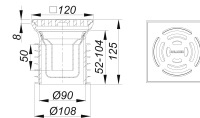

floor drain PRONTO K Alu, DN 100, 120 x 120 mm

Part number: 700339
 GTIN: 4001636700339
 Rebate group: 3

Description:

floor drain PRONTO K Alu, DN 100, 120 x 120 mm
 pushes into a pipe, for floor constructions without a waterproofing membrane

specification

- trap insert removable for cleaning, 50 mm water seal
- flexible sealing ribs

material

polypropylene/rubber/TPE
 frame polypropylene, 120 x 120 mm
 grate aluminium

Flow rates tested to DIN EN 1253:

Nominal diameter	Product standard	Min. flow rate according to norm	Water level according to norm
DN 100	DIN EN 1253	1.40 l/s	20.00 mm

Spare parts:

480774 trap insert for PRONTO