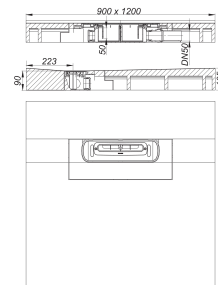

shower underlay DallFlex Floor D, DN 50, 0,9 x 1,2 m

Part number: 540164
GTIN: 4001636540164
Rebate group: 11

Description:

shower underlay DallFlex Floor D, DN 50, 0,9 x 1,2 m
with drain point positioned near the wall for installation with CeraFloor shower channels.
Outlet DN 50 horizontal, can be positioned on three sides without tools, with ball-joint, adjustable 0 – 15 degrees

specification

- DallFlex drain body system as per DIN EN 1253
- flexible sealing collar for secure bonding of under-tile waterproofing
- removable trap insert, 50 mm water seal (conforming to DIN EN 1253)
- temporary blanking plate
- suitable for wheelchairs if tile size > 5 x 5 cm