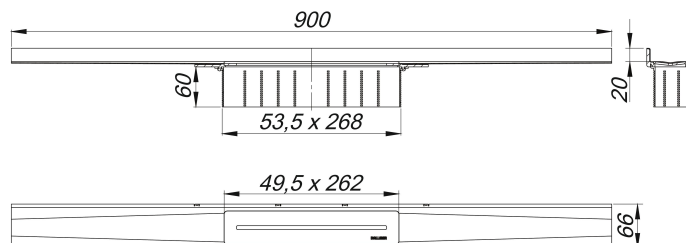

shower channel CeraWallPure, 900 mm

Part number: 538475

GTIN: 4001636538475

Rebate group: 11

Description:

shower channel CeraWallPure, 900 mm

for installation with drain body DallFlex, DallFlex Plan, DallFlex vertical and shower underlay DallFlex Wall, DallFlex Wall Plan.

Drainage-strip with integrated fall, visibly installed at the junction of wall and floor. Suitable for floor finish of 12 – 32 mm and wall finish of 12 – 24 mm (including adhesive), length can be adjusted by one millimeter.

specification

- cover plate
- self-adhesive sound insulating tape
- accessories for installation and positioning
- temporary blanking plate

Material

304 stainless steel, 1,5 mm, load class K 3 (300 kg)

Ordering CeraWall Pure:

Please order drain body DallFlex or shower underlay DallFlex Wall + shower channel CeraWall Pure as two components.

Spare parts:

538505 security tape S 3, 1200 mm

535894