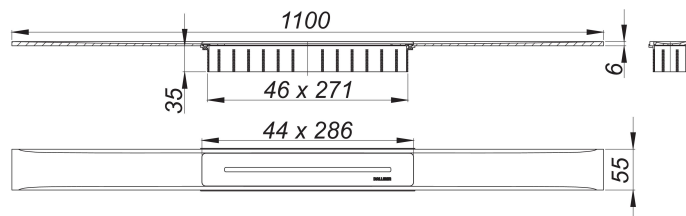

shower channel CeraFloor Select red gold matt, 1100 mm

Part number: 538352
 GTIN: 4001636538352
 Rebate group: 11

Description:

shower channel CeraFloor Select red gold matt, 1100 mm

for installation with drain body DallFlex, DallFlex Plan, DallFlex vertical and shower underlay DallFlex Floor, DallFlex Floor Plan, DallFlex Wall, DallFlex Wall Plan.

Drainage Strip with engineered precision fall, flush-mounted in the shower area. Suitable for floor finish of 10 – 32 mm and wall finish of 12 – 24 mm (including adhesive), length can be adjusted by one millimeter.

specification

- cover plate
- accessories for installation and positioning
- temporary blanking plate

Material

304 stainless steel, 6 mm solid, load class K 3 (300 kg), PVD coating in red gold matt

Ordering CeraFloor Select: