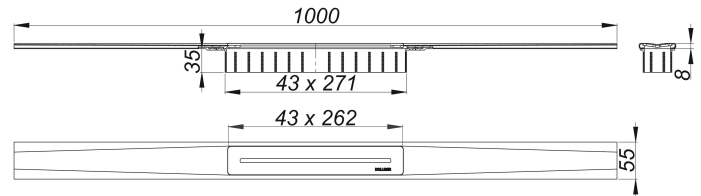

shower channel CeraFloor Pure, 1000 mm

Part number: 538215
 GTIN: 4001636538215
 Rebate group: 11

Description:

shower channel CeraFloor Pure, 1000 mm

for installation with drain body DallFlex, DallFlex Plan, DallFlex vertical and shower underlay DallFlex Floor, DallFlex Floor Plan, DallFlex Wall, DallFlex Wall Plan.

Drainage Strip with integrated transverse fall, flush-mounted in the shower area.

Suitable for floor finish of 12 – 32 mm and wall finish of 12 – 24 mm (including adhesive), length can be adjusted by one millimeter.

specification

- cover plate
- accessories for installation and positioning
- temporary blanking plate

Material

304 stainless steel, 1,5 mm, load class K 3 (300 kg)

Ordering CeraFloor Pure:

Please order drain body DallFlex or shower underlay DallFlex Floor/Wall + shower channel CeraFloor Pure as two components.