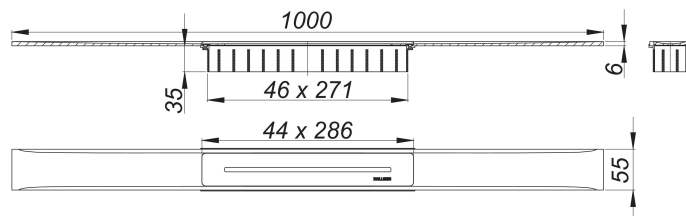

shower channel CeraFloor Select, satin stainless steel, 1000 mm

Part number: 538048
 GTIN: 4001636538048
 Rebate group: 11

Description:

shower channel CeraFloor Select, satin stainless steel, 1000 mm

for installation with drain body DallFlex, DallFlex Plan, DallFlex vertical and shower underlay DallFlex Floor, DallFlex Floor Plan, DallFlex Wall, DallFlex Wall Plan.

Drainage Strip with engineered precision fall, flush-mounted in the shower area. Suitable for floor finish of 10 – 32 mm and wall finish of 12 – 24 mm (including adhesive), length can be adjusted by one millimeter.

specification

- cover plate
- accessories for installation and positioning
- temporary blanking plate

material

304 stainless steel, 6 mm solid, satin finished, load class K 3 (300 kg)

Spare parts:

535573

535887