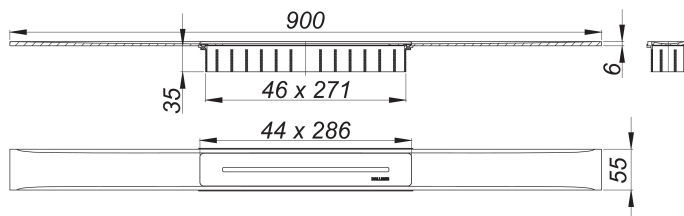

## shower channel CeraFloor Select, satin stainless steel, 900 mm

Part number: 538024  
 GTIN: 4001636538024  
 Rebate group: 11

### Description:

shower channel CeraFloor Select, satin stainless steel, 900 mm

for installation with drain body DallFlex, DallFlex Plan, DallFlex vertical and shower underlay DallFlex Floor, DallFlex Floor Plan, DallFlex Wall, DallFlex Wall Plan.

Drainage Strip with engineered precision fall, flush-mounted in the shower area. Suitable for floor finish of 10 – 32 mm and wall finish of 12 – 24 mm (including adhesive), length can be adjusted by one millimeter.

specification

- cover plate
- accessories for installation and positioning
- temporary blanking plate

material

304 stainless steel, 6 mm solid, satin finished, load class K 3 (300 kg)