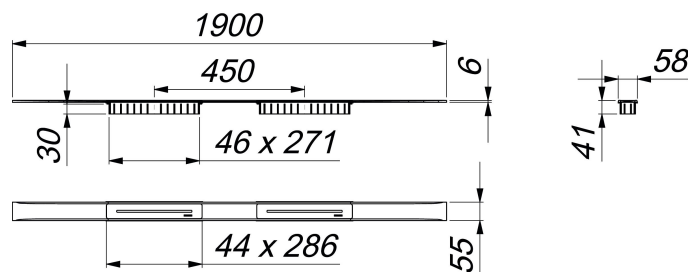

shower channel CeraFloor Select Duo black matt, 1900 mm

Part number: 537737
 GTIN: 4001636537737
 Rebate group: 11

Description:

shower channel CeraFloor Select Duo black matt, 1900 mm

for installation with drain body DallFlex Duo, DallFlex Plan Duo and DallFlex Duo vertical.

Drainage Strip with engineered precision fall, flush-mounted in the shower area. Suitable for floor finish of 10 – 32 mm and wall finish of 12 – 24 mm (including adhesive), length can be adjusted by one millimeter.

specification

- two cover plates
- accessories for installation and positioning
- temporary blanking plate

material

304 stainless steel, 6 mm solid, load class K 3 (300 kg), PVD coating in black matt

Ordering CeraFloor Select Duo: