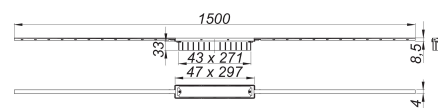

shower channel CeraFloor Individual black matt, 800-1500 mm

Part number: 537546

GTIN: 4001636537546

Rebate group: 11

Description:

shower channel CeraFloor Individual black matt, 800-1500 mm

for installation with drain body DallFlex, DallFlex Plan, DallFlex vertical and shower underlay DallFlex Floor, DallFlex Floor Plan. Concealed channel with integrated fall, flush-mounted in the shower area. Suitable for floor finish of 12 – 38 mm (including adhesive), length can be adjusted by one millimeter 1500 – 700 mm.

specification

- accessories for installation and positioning
- temporary blanking plate

Material

304 stainless steel, load class K 3 (300 kg), PVD coating in black matt

Ordering CeraFloor Individual:

Please order drain body DallFlex or shower underlay DallFlex Floor + shower channel CeraFloor Individual + cover plate CeraFloor/CeraFrame as three components.