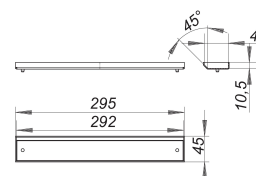

cover plate CeraWall Individual black matt

Part number: 537003
GTIN: 4001636537003
Rebate group: 11

Description:

cover plate CeraWall Individual black matt
cover plate for shower channel CeraWall Individual.

material:
304 stainless steel, PVD coating in black matt
for flooring with unfinished cut edges (e.g. glazed tiles).
Ordering CeraWall Individual:

Please order drain body DallFlex or shower underlay DallFlex Wall + shower channel CeraWall Individual + cover plate as three components.