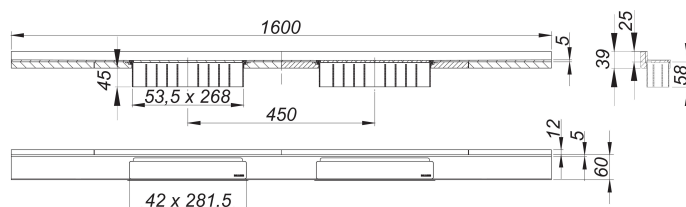

## shower channel CeraWall Select N Duo satin stainless steel, 1600 mm

Part number: 536846  
 GTIN: 4001636536846  
 Rebate group: 11

### Description:

shower channel CeraWall Select N Duo satin stainless steel, 1600 mm

for installation with drain body DallFlex Duo, DallFlex Duo Plan and DallFlex Duo vertical.

Drainage-strip with engineered precision fall, visibly installed at the junction of wall and floor. Suitable for natural stone floor and wall finish 24 – 32 mm (including adhesive), length can be adjusted by one millimeter.

#### specification

- two cover plates
- self-adhesive security tape S 3 with cut-resistant stainless steel mesh and sound insulation
- accessories for installation and positioning
- temporary blanking plate with integrated level