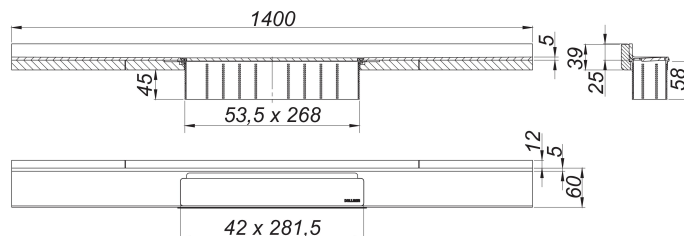

shower channel CeraWall Select N polished stainless steel, 1400 mm

Part number: 536631
 GTIN: 4001636536631
 Rebate group: 11

Description:

shower channel CeraWall Select N polished stainless steel, 1400 mm

for installation with drain body DallFlex, DallFlex Plan, DallFlex vertical and shower underlay DallFlex Wall, DallFlex Wall Plan.

Drainage-strip with engineered precision fall, visibly installed at the junction of wall and floor. Suitable for natural stone floor and wall finish 24 – 32 mm (including adhesive), length can be adjusted by one millimeter.

specification

- cover plate
- self-adhesive security tape S 3 with cut-resistant stainless steel mesh and sound insulation
- accessories for installation and positioning
- temporary blanking plate

material

304 stainless steel, 5 mm solid, mirror polished, load class K 3 (300 kg)

Ordering CeraWall Selec N:

Please order drain body DallFlex or shower underlay DallFlex Wall + shower channel CeraWall Select N as two components.