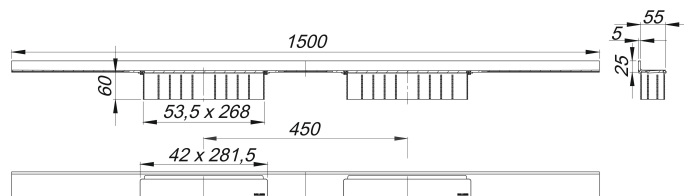

shower channel CeraWall Select Duo satin stainless steel, 1500 mm

Part number: 536204
 GTIN: 4001636536204
 Rebate group: 11

Description:

shower channel CeraWall Select Duo satin stainless steel, 1500 mm
 for installation with drain body DallFlex Duo, DallFlex Duo Plan and DallFlex Duo vertical.
 Drainage-strip with engineered precision fall, visibly installed at the junction of wall and floor. Suitable for floor and wall finish of 12 – 24 mm (including adhesive), length can be adjusted by one millimeter.

specification

- two cover plates
- self-adhesive security tape S 3 with cut-resistant stainless steel mesh and sound insulation
- accessories for installation and positioning
- construction and sealing adhesive
- temporary blanking plate with integrated level

material

304 stainless steel, satin finished

Ordering CeraWall Select Duo:

Please order drain body DallFlex Duo + shower channel CeraWall Select Duo as two separate components.

Spare parts:

535535 cover plate CeraWall Select stainless s