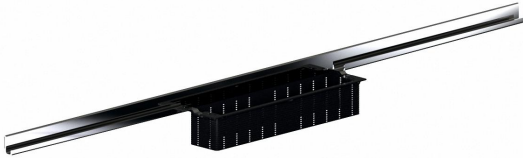

## shower channel CeraWall Individual, 1000 mm

Part number: 535214  
 GTIN: 4001636535214  
 Rebate group: 11

### Description:

shower channel CeraWall Individual, 1000 mm

for installation with drain body DallFlex, DallFlex Plan, DallFlex vertical and shower underlay DallFlex Wall, DallFlex Wall Plan.

Concealed channel with integrated fall, for installation at the junction of wall and floor. Suitable for floor and wall finish of 12 – 24 mm (including adhesive), length can be adjusted by one millimeter.

#### specification

- self-adhesive security tape S 3 with cut-resistant stainless steel mesh and sound insulation
- accessories for installation and positioning
- scribe template
- construction and sealing adhesive
- temporary blanking plate

#### material

304 stainless steel