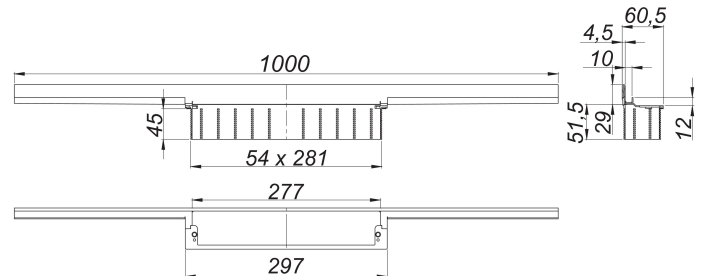

## shower channel CeraWall Individual, 1000 mm

Part number: 535214  
 GTIN: 4001636535214  
 Rebate group: 11

### Description:

shower channel CeraWall Individual, 1000 mm

for installation with drain body DallFlex, DallFlex Plan, DallFlex vertical and shower underlay DallFlex Wall, DallFlex Wall Plan.

Concealed channel with integrated fall, for installation at the junction of wall and floor. Suitable for floor and wall finish of 12 – 24 mm (including adhesive), length can be adjusted by one millimeter.

#### specification

- self-adhesive security tape S 3 with cut-resistant stainless steel mesh and sound insulation
- accessories for installation and positioning
- scribe template
- construction and sealing adhesive
- temporary blanking plate