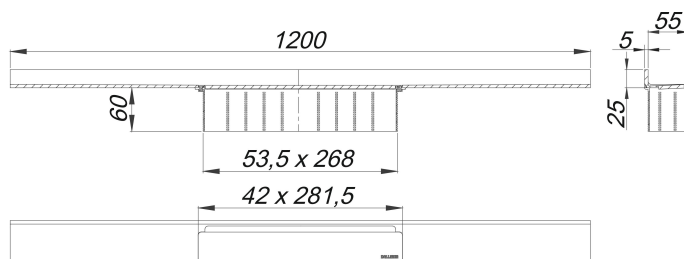

## shower channel CeraWall Select polished stainless steel, 1200 mm

Part number: 535139

GTIN: 4001636535139

Rebate group: 11

### Description:

shower channel CeraWall Select polished stainless steel, 1200 mm

for installation with drain body DallFlex, DallFlex Plan, DallFlex vertical and shower underlay DallFlex Wall, DallFlex Wall Plan. Drainage-strip with engineered precision fall, visibly installed at the junction of wall and floor. Suitable for floor finish of 10 – 24 mm and wall finish of 12 – 24 mm (including adhesive), length can be adjusted by one millimeter.

#### specification

- cover plate
- self-adhesive security tape S 3 with cut-resistant stainless steel mesh and sound insulation
- accessories for installation and positioning
- construction and sealing adhesive
- temporary blanking plate

#### material

304 stainless steel, 5 mm solid, mirror polished, load class K 3 (300 kg)