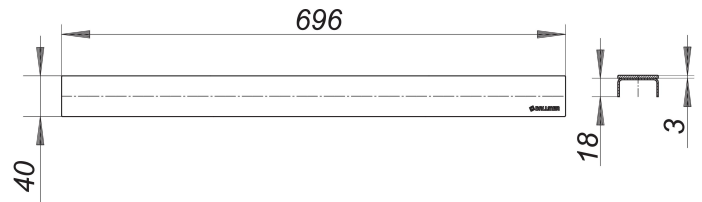

cover plate CeraLine brass matt, 700 mm

Part number: 527363
GTIN: 4001636527363
Rebate group: 8

Description:

cover plate CeraLine brass matt, 700 mm

Cover plate for all CeraLine channels, suitable for all tile, stone finishes 5 – 19 mm (incl. adhesive), 40 mm wide

material

304 stainless steel, 3 mm veneer, PVD coating in brass matt, load class K 3 (300 kg)