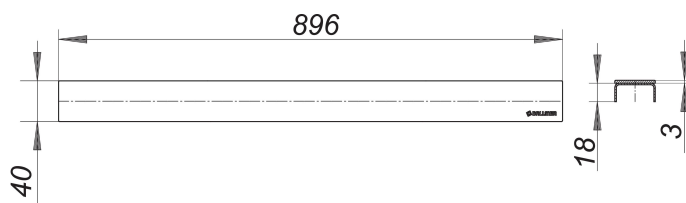

cover plate CeraLine red gold matt, 900 mm

Part number: 527301
GTIN: 4001636527301
Rebate group: 8

Description:

cover plate CeraLine red gold matt, 900 mm

Cover plate for all CeraLine channels, suitable for all tile, stone finishes 5 – 19 mm (incl. adhesive), 40 mm wide

material

304 stainless steel, 3 mm veneer, PVD coating in red gold matt, load class K 3 (300 kg)