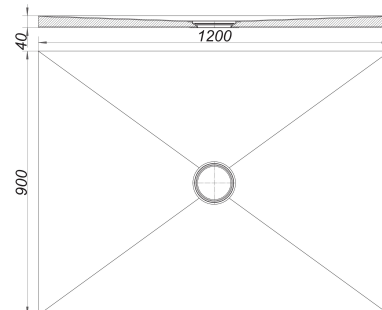

shower underlay CeraBoard, 40 x 900 x 1200 mm

Part number: 513618
GTIN: 4001636513618
Rebate group: 5

Description:

shower underlay CeraBoard, 40 x 900 x 1200 mm
waterproof shower base for a tiled, level access shower, with central drain position