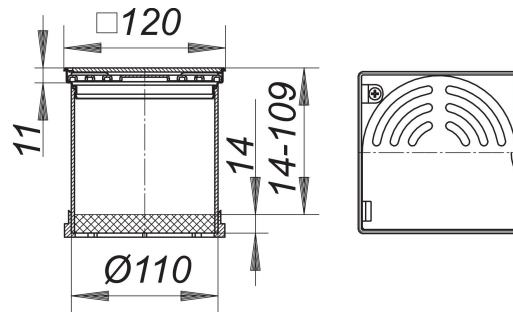

grating DER S 10/120, 120 x 120 mm

Part number: 510198
GTIN: 4001636510198
Rebate group: 3

Description:

grating DER S 10/120, 120 x 120 mm
used with floor drain types 40, 42 and 46
spigot ABS, extendable with DN 100 plastic pipe
frame 304 stainless steel, 120 x 120 mm
grate 304 stainless steel, d: 115 mm
hinged cover 304 stainless steel, load class K 3 (300 kg)

Some of these gratings can be supplied with d: 103 mm spigot where its use is allowed. Please enquire.

Spare parts:

495013 drainage ring S 10