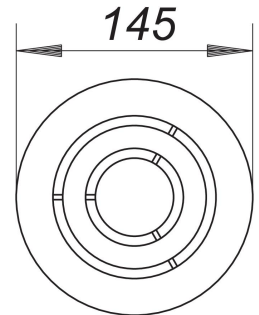

grate Saturn d: 145 mm

Part number: 502292
GTIN: 4001636502292
Rebate group: 3

Description:

grate Saturn d: 145 mm
for frames with d: 155 mm and for one-piece stone shower trays,
design grate satin finish, with design Saturn

material
5 mm 316L stainless steel