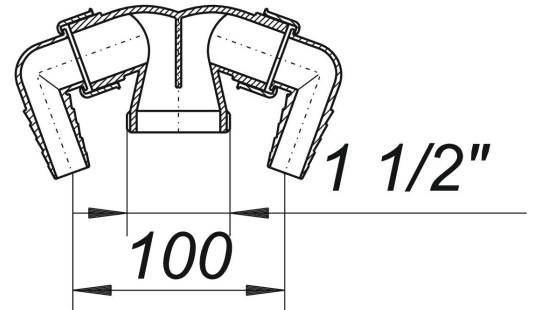

double inlet type 012, 1 1/2"

Part number: 090256
GTIN: 4001636090256
Rebate group: 1

Description:

double inlet type 012, 1 1/2"
converts a trap without a hose connector to connect 2 washing/dishwashing machines

material:
white polypropylene