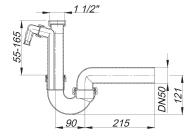

## tubular trap type 100/1 SL, 1 1/2" x DN 50

Part number: 020222  
GTIN: 4001636020222  
Rebate group: 1

### Description:

tubular trap type 100/1 SL, 1 1/2" x DN 50  
conforming to DIN EN 274

specification:

- adjustable ball-joint outlet
- 1 appliance hose connector

material:

polypropylene