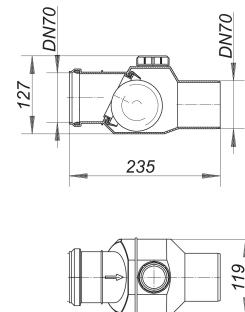

non-return valve RS 4.7, DN 70

Part number: 840042
GTIN: 4001636840042
Rebate group: 3

Description:

non-return valve RS 4.7, DN 70
vertical or horizontal installation
with rising ball seal

material:

body polypropylene
with one cleaning eye

RS 4 non-return valves give a practical solution to back-flow in "problem" installations. The rising-ball mechanism prevents water flowing back into baths or showers.

Type RS 4 non-return valves are used to prevent back-flow in pipework, but should not be regarded as anti-flooding valves conforming to DIN 1997. These non-return valves are not permitted to be installed instead of anti-flooding valves below flood level.