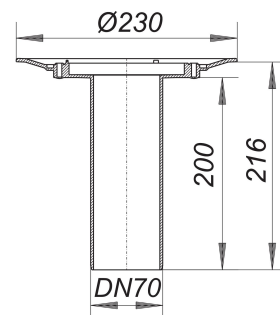

balcony drain body type 84, DN 70

Part number: 831040
 GTIN: 4001636831040
 Rebate group: 3

Description:

balcony drain body type 84, DN 70
 conforming to DIN EN 1253

specification:

- vertical outlet
- temporary blanking plate

material:

polypropylene, UV-stabilized

Flow rates tested to DIN EN 1253:

Nominal diameter	Product standard	Min. flow rate according to norm	Water level according to norm
DN 70	DIN EN 1253	1.70 l/s	35.00 mm

Spare parts:

831118 balcony drain type 84 E, DN 70, 100 x 1