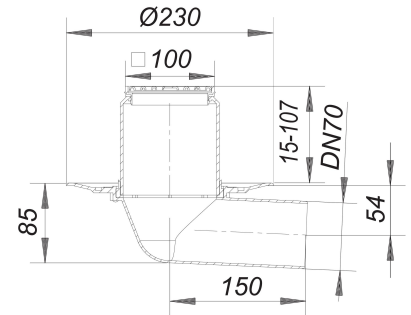

balcony drain type 83 E, DN 70, 100 x 100 mm

Part number: 830111
 GTIN: 4001636830111
 Rebate group: 3

Description:

balcony drain type 83 E, DN 70, 100 x 100 mm
 conforming to DIN EN 1253

specification:

- side outlet, 3 degrees
- temporary blanking plate
- spigot extendable with DN 100 plastic pipe

frame ABS, 100 x 100 mm
 grate 304 stainless steel, load class K 3 (300 kg)

material:
 polypropylene, UV-stabilized

Flow rates tested to DIN EN 1253:

Nominal diameter	Product standard	Min. flow rate according to norm	Water level according to norm
DN 70	DIN EN 1253	1.70 l/s	35.00 mm

Spare parts:

501011 grate E 90, 90 x 90 mm

510006 grating E 10, 100 x 100 mm

830043 balcony drain body type 83, DN 70