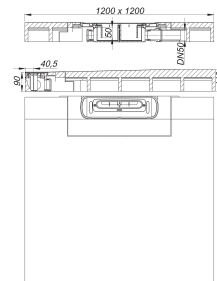

shower underlay DallFlex Wall, DN 50, 1,2 x 1,2 m

Part number: 540072
GTIN: 4001636540072
Rebate group: 11

Description:

shower underlay DallFlex Wall, DN 50, 1,2 x 1,2 m
with drain point positioned against the wall for installation with CeraWall and CeraFloor shower channels.
Outlet DN 50 horizontal, can be positioned on three sides without tools, with ball-joint, adjustable 0 – 15 degrees

specification

- DallFlex drain body system as per DIN EN 1253
- flexible sealing collar for secure bonding of under-tile waterproofing
- removable trap insert, 50 mm water seal (conforming to DIN EN 1253)
- temporary blanking plate
- suitable for wheelchairs if tile size > 5 x 5 cm