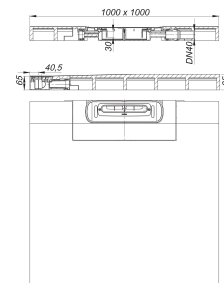

shower underlay DallFlex Wall Plan, DN 40, 1 x 1 m

Part number: 540010
GTIN: 4001636540010
Rebate group: 11

Description:

shower underlay DallFlex Wall Plan, DN 40, 1 x 1 m
with drain point positioned against the wall for installation with CeraWall and CeraFloor shower channels.
Outlet DN 40 horizontal, can be positioned on three sides without tools, with ball-joint, adjustable 0 – 15 degrees

specification

- DallFlex Plan drain body system
- flexible sealing collar for secure bonding of under-tile waterproofing
- removable trap insert, 30 mm water seal (deviating to DIN EN 1253)
- temporary blanking plate
- suitable for wheelchairs if tile size > 5 x 5 cm