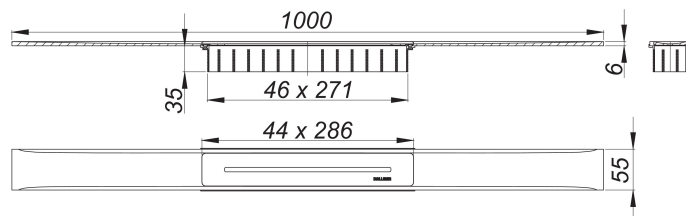

shower channel CeraFloor Select black matt, 1000 mm

Part number: 538277
 GTIN: 4001636538277
 Rebate group: 11

Description:

shower channel CeraFloor Select black matt, 1000 mm

for installation with drain body DallFlex, DallFlex Plan, DallFlex vertical and shower underlay DallFlex Floor, DallFlex Floor Plan, DallFlex Wall, DallFlex Wall Plan.

Drainage Strip with engineered precision fall, flush-mounted in the shower area. Suitable for floor finish of 10 – 32 mm and wall finish of 12 – 24 mm (including adhesive), length can be adjusted by one millimeter.

specification

- cover plate
- accessories for installation and positioning
- temporary blanking plate

Material

304 stainless steel, 6 mm solid, load class K 3 (300 kg), PVD coating in black matt

Ordering CeraFloor Select: