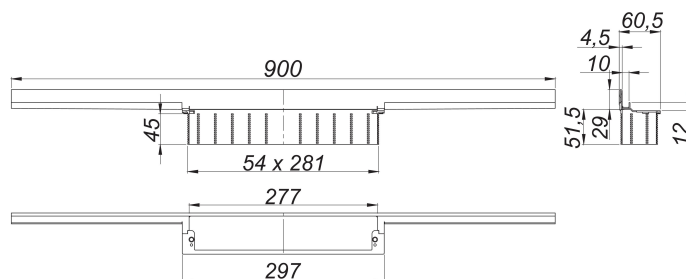

shower channel CeraWall Individual brass matt, 900 mm

Part number: 536952

GTIN: 4001636536952

Rebate group: 11

Description:

shower channel CeraWall Individual brass matt, 900 mm

for installation with drain body DallFlex, DallFlex Plan, DallFlex vertical and shower underlay DallFlex Wall, DallFlex Wall Plan.

Concealed channel with integrated fall, for installation at the junction of wall and floor. Suitable for floor and wall finish of 12 – 24 mm (including adhesive), length can be adjusted by one millimeter.

specification

- self-adhesive security tape S 3 with cut-resistant stainless steel mesh and sound insulation
- accessories for installation and positioning
- scriber template
- construction and sealing adhesive
- temporary blanking plate

Material

304 stainless steel, PVD coating in brass matt

Ordering CeraWall Individual:

Please order drain body DallFlex or shower underlay DallFlex Wall + shower channel CeraWall Individual + cover plate as three components.