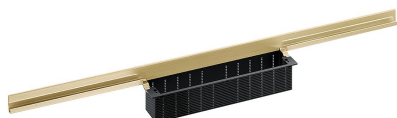

shower channel CeraWall Individual brass matt, 900 mm

Part number: 536952

GTIN: 4001636536952

Rebate group: 11

Description:

shower channel CeraWall Individual brass matt, 900 mm

for installation with drain body DallFlex, DallFlex Plan, DallFlex vertical and shower underlay DallFlex Wall, DallFlex Wall Plan.

Concealed channel with integrated fall, for installation at the junction of wall and floor. Suitable for floor and wall finish of 12 – 24 mm (including adhesive), length can be adjusted by one millimeter.

specification

- self-adhesive security tape S 3 with cut-resistant stainless steel mesh and sound insulation
- accessories for installation and positioning
- scriber template
- construction and sealing adhesive
- temporary blanking plate

Material

304 stainless steel, PVD coating in brass matt

Ordering CeraWall Individual:

Please order drain body DallFlex or shower underlay DallFlex Wall + shower channel CeraWall Individual + cover plate as three components.