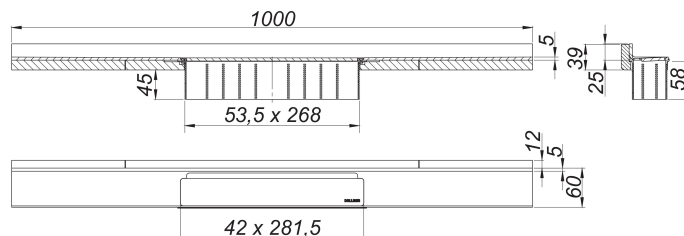

shower channel CeraWall Select N satin stainless steel, 1000 mm

Part number: 536754
 GTIN: 4001636536754
 Rebate group: 11

Description:

shower channel CeraWall Select N satin stainless steel, 1000 mm

for installation with drain body DallFlex , DallFlex Plan and DallFlex vertical.

Drainage-strip with engineered precision fall, visibly installed at the junction of wall and floor. Suitable for natural stone floor and wall finish 24 – 32 mm (including adhesive), length can be adjusted by one millimeter.

specification

- cover plate
- self-adhesive security tape S 3 with cut-resistant stainless steel mesh and sound insulation
- accessories for installation and positioning
- temporary blanking plate with integrated level

material

304 stainless steel, satin finished

Ordering CeraWall Select N Duo:

Please order drain body DallFlex Duo + shower channel Cerawall Select N Duo as two separate components.