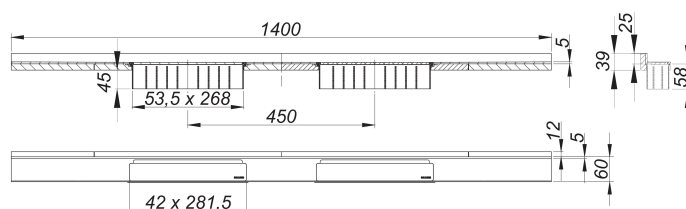

shower channel CeraWall Select N Duo polished stainless steel, 1400 mm

Part number: 536662
 GTIN: 4001636536662
 Rebate group: 11

Description:

shower channel CeraWall Select N Duo polished stainless steel, 1400 mm
 for installation with drain body DallFlex Duo, DallFlex Duo Plan and DallFlex Duo vertical.
 Drainage-strip with engineered precision fall, visibly installed at the junction of wall and floor. Suitable for natural stone floor and wall finish 24 – 32 mm (including adhesive), length can be adjusted by one millimeter.

specification

- two cover plates
- self-adhesive security tape S 3 with cut-resistant stainless steel mesh and sound insulation
- accessories for installation and positioning
- temporary blanking plate with integrated level

material

304 stainless steel, mirror polished

Ordering CeraWall Select N Duo:

Please order drain body DallFlex Duo + shower channel Cerawall Select N Duo as two separate components.