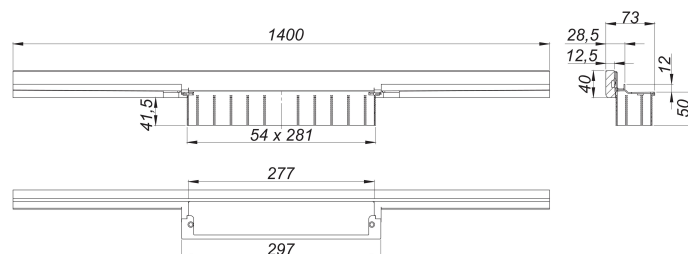

## shower channel CeraWall Individual N, 1400 mm

Part number: 536556  
 GTIN: 4001636536556  
 Rebate group: 11

### Description:

shower channel CeraWall Individual N, 1400 mm  
 for installation with drain body DallFlex, DallFlex Plan, DallFlex vertical and shower underlay DallFlex Wall, DallFlex Wall Plan.  
 Concealed channel with integrated fall, for installation at the junction of wall and floor.  
 Suitable for natural stone floor and wall finish 24 – 32 mm (including adhesive), length can be adjusted by one millimeter.

#### specification

- self-adhesive security tape S 3 with cut-resistant stainless steel mesh and sound insulation
- accessories for installation and positioning
- scriber template
- temporary blanking plate