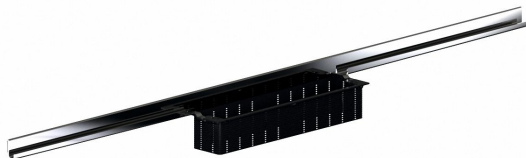

shower channel CeraWall Individual, 1400 mm

Part number: 536525

GTIN: 4001636536525

Rebate group: 11

Description:

shower channel CeraWall Individual, 1400 mm

for installation with drain body DallFlex, DallFlex Plan, DallFlex vertical and shower underlay DallFlex Wall, DallFlex Wall Plan.

Concealed channel with integrated fall, for installation at the junction of wall and floor. Suitable for floor and wall finish of 12 – 24 mm (including adhesive), length can be adjusted by one millimeter.

specification

- self-adhesive security tape S 3 with cut-resistant stainless steel mesh and sound insulation
- accessories for installation and positioning
- scriber template
- construction and sealing adhesive
- temporary blanking plate

material

304 stainless steel

Ordering CeraWall Individual:

Please order drain body DallFlex or shower underlay DallFlex Wall + shower channel CeraWall Individual + cover plate as three components.

Spare parts: