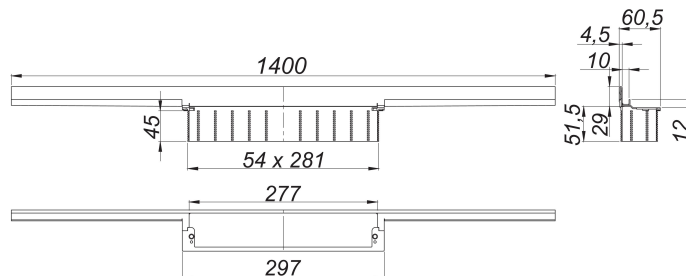

shower channel CeraWall Individual, 1400 mm

Part number: 536525

GTIN: 4001636536525

Rebate group: 11

Description:

shower channel CeraWall Individual, 1400 mm

for installation with drain body DallFlex, DallFlex Plan, DallFlex vertical and shower underlay DallFlex Wall, DallFlex Wall Plan.

Concealed channel with integrated fall, for installation at the junction of wall and floor. Suitable for floor and wall finish of 12 – 24 mm (including adhesive), length can be adjusted by one millimeter.

specification

- self-adhesive security tape S 3 with cut-resistant stainless steel mesh and sound insulation
- accessories for installation and positioning
- scriber template
- construction and sealing adhesive
- temporary blanking plate

material

304 stainless steel

Ordering CeraWall Individual:

Please order drain body DallFlex or shower underlay DallFlex Wall + shower channel CeraWall Individual + cover plate as three components.

Spare parts: