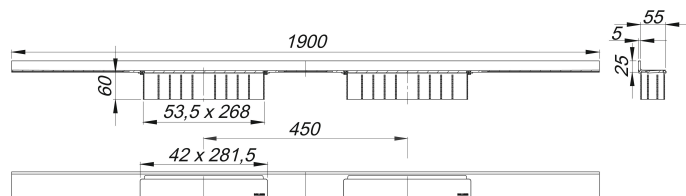

shower channel CeraWall Select Duo satin stainless steel, 1900 mm

Part number: 536242
 GTIN: 4001636536242
 Rebate group: 11

Description:

shower channel CeraWall Select Duo satin stainless steel, 1900 mm
 for installation with drain body DallFlex Duo, DallFlex Duo Plan and DallFlex Duo vertical.
 Drainage-strip with engineered precision fall, visibly installed at the junction of wall and floor. Suitable for floor and wall finish of 12 – 24 mm (including adhesive), length can be adjusted by one millimeter.

specification

- two cover plates
- self-adhesive security tape S 3 with cut-resistant stainless steel mesh and sound insulation
- accessories for installation and positioning
- construction and sealing adhesive
- temporary blanking plate with integrated level

material

304 stainless steel, satin finished

Ordering CeraWall Select Duo:

Please order drain body DallFlex Duo + shower channel CeraWall Select Duo as two separate components.

Spare parts:

535535 cover plate CeraWall Select stainless s