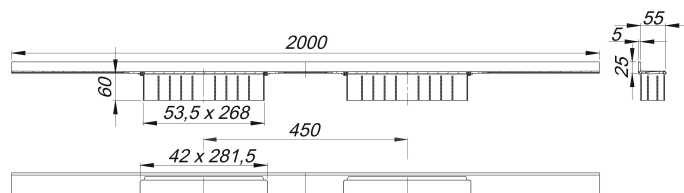

shower channel CeraWall Select Duo polished stainless steel, 2000 mm

Part number: 536174
 GTIN: 4001636536174
 Rebate group: 11

Description:

shower channel CeraWall Select Duo polished stainless steel, 2000 mm
 for installation with drain body DallFlex-Duo, DallFlex-Duo-Plan and DallFlex-Duo vertical.
 Drainage-strip with engineered precision fall, visibly installed at the junction of wall and floor. Suitable for floor and wall finish of 12-24 mm (including adhesive), length can be adjusted by one millimeter.

specification

- two cover plates
- self-adhesive security tape S-3 with cut-resistant stainless steel mesh and sound insulation
- accessories for installation and positioning
- construction and sealing adhesive
- temporary blanking plate with integrated level

material

304 stainless steel, mirror polished

Ordering CeraWall Select Duo:

Please order drain body DallFlex Duo + shower channel CeraWall Select Duo as two separate components.

Spare parts:

535528 cover plate CeraWall Select stainless s