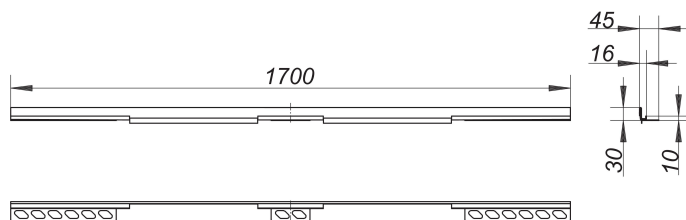

## shower channel CeraWall Individual Duo, 1700 mm

Part number: 536068

GTIN: 4001636536068

Rebate group: 11

### Description:

shower channel CeraWall Individual Duo, 1700 mm

for installation with drain body DallFlex Duo, DallFlex Duo Plan and DallFlex Duo vertical.

Concealed channel with integrated fall, for installation at the junction of wall and floor. Suitable for wall and floor finish 12 to 24 mm (including adhesive), length can be adjusted by one millimeter.

#### specification

- self-adhesive security tape S 3 with cut-resistant stainless steel mesh and sound insulation
- accessories for installation and positioning
- scribe template
- construction and sealing adhesive
- temporary blanking plate