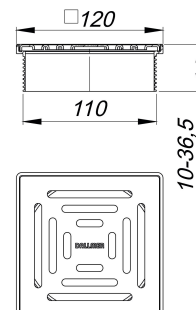

### Description:

grating DallDrain Select, 120 x 120 mm

Grating with stainless steel grate in stainless steel frame, suitable for drain bodies DallDrain, CeraDrain and raising pieces DallDrain, CeraDrain.

#### Specification

- Stainless steel grate and frame
- Spigot can be shortened for floor coverings 10 – 36 mm (including adhesive)

#### Material

304 stainless steel grate, load class K 3 (300 kg); spigot ABS, 304 stainless steel frame

With positioning aid, side-adjustable +/- 9.5 mm.