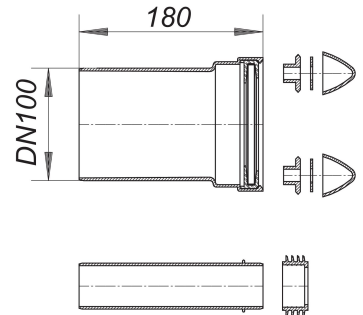

## connector kit type 786 WC, DN 100

Part number: 311115  
GTIN: 4001636311115  
Rebate group: 2

### Description:

connector kit type 786 WC, DN 100  
for back to wall WC installations

specification:

- straight connector
- 180 mm long flushing tube and seal nuts
- washers and white caps

material:

black polypropylene