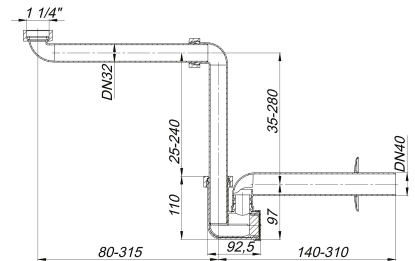

## trap type 137, 1 1/4" x DN 40

Part number: 051110  
GTIN: 4001636051110  
Rebate group: 1

### Description:

trap type 137, 1 1/4" x DN 40  
conforming to DIN EN 274  
space-saving trap used under wash-basins, in vanity units etc.

specification:

- three-way adjustment
- cleaning eye/tray
- escutcheon

material:

polypropylene