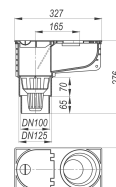

rain water hopper type 660, DN 100/DN 125

Part number: 840769

GTIN: 4001636840769

Rebate group: 3

Description:

rain water hopper type 660, DN 100/DN 125
for downpipes with d: 75, 90, 100 and 110 mm
outlet DN 100/DN 125, vertical, fixed

specification

- leaf-basket
- trap insert
- self-closing flap-valve
- cleaning cover with handle

material

polypropylene

outlet DN 100/DN 125, vertical, fixed

A self-closing flap-valve prevents foul air escaping. As this works without a water seal, protection from freezing is not necessary

Flow rates tested to DIN EN 1253:

Nominal diameter	Product standard	Min. flow rate according to norm	Water level according to norm
DN 100	DIN EN 1253	4.50 l/s	35.00 mm

Spare parts:

844903 leaf-basket for 605 and 660