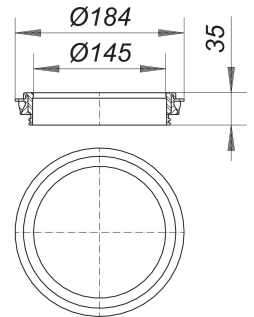

## Back flow seal CeraDrain S 15

Part number: 693006  
GTIN: 4001636693006  
Rebate group: 5

### Description:

Back flow seal CeraDrain S 15  
Spare part for collars CeraDrain and TistoDrain S 15.