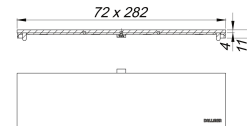

cover plate CeraFloor/CeraFrame Design Connect, black matt

Part number: 527707
GTIN: 4001636527707
Rebate group: 11

Description:

cover plate CeraFloor/CeraFrame Design Connect, black matt