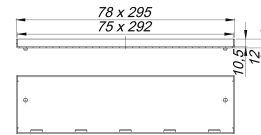

Part number: 527608
GTIN: 4001636527608
Rebate group: 11

Description: