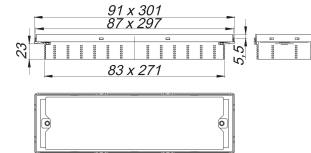

Part number: 527561
GTIN: 4001636527561
Rebate group: 11

Description: