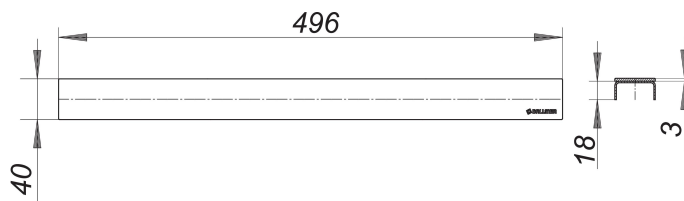

cover plate CeraLine red gold matt, 500 mm

Part number: 527264
GTIN: 4001636527264
Rebate group: 8

Description:

cover plate CeraLine red gold matt, 500 mm

Cover plate for all CeraLine channels, suitable for all tile, stone finishes 5 – 19 mm (incl. adhesive), 40 mm wide

material

304 stainless steel, 3 mm veneer, PVD coating in red gold matt, load class K 3 (300 kg)

Spare parts:

523013 shower channel CeraLine Plan F 500 mm,

521606 shower channel CeraLine vertical F 500

523112 shower channel CeraLine Plan W 500 mm,