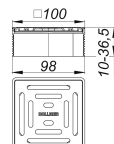

grating DallDrain Select, 100 x 100 mm

Part number: 517265

GTIN: 4001636517265

Rebate group: 6

Description:

grating DallDrain Select, 100 x 100 mm

Grating with stainless steel grate in stainless steel frame, suitable for drain bodies DallDrain, CeraDrain and raising pieces DallDrain, CeraDrain.

Specification

- Stainless steel grate and frame
- Spigot can be shortened for floor coverings 10 – 36 mm (including adhesive)

Material

304 stainless steel grate, load class K 3 (300 kg); spigot ABS, 304 stainless steel frame
With positioning aid, side-adjustable +/- 2.5 mm.