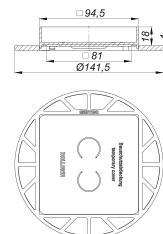

grating DallDrain Individual natural stone, 100 x 100 mm

Part number: 517180
GTIN: 4001636517180
Rebate group: 6

Description:

grating DallDrain Individual natural stone, 100 x 100 mm

Grating attachment for tiling with individual floor coverings, the cut edges of which could be polished or dyed (e.g. natural stone or porcelain stoneware). Suitable for drain bodies and raising piece DallDrain.

Specification

– With positioning aid, side-adjustable +/- 4 mm.

Material

304 stainless steel tile mount, installation frame ABS