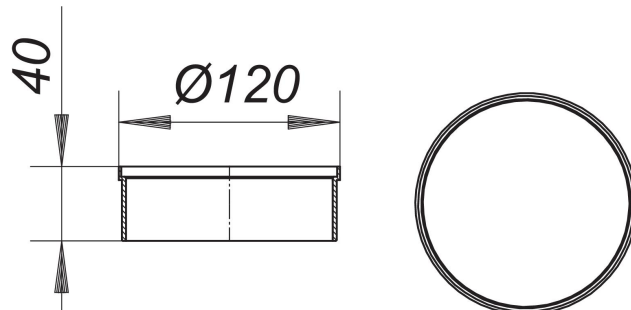

extension C 50, d: 120 x 40 mm

Part number: 495730
GTIN: 4001636495730
Rebate group: 5

Description:

extension C 50, d: 120 x 40 mm
used with frames CS 12, CSR 12, CK 10, CK 12 and grates d: 115 mm

material:
ABS